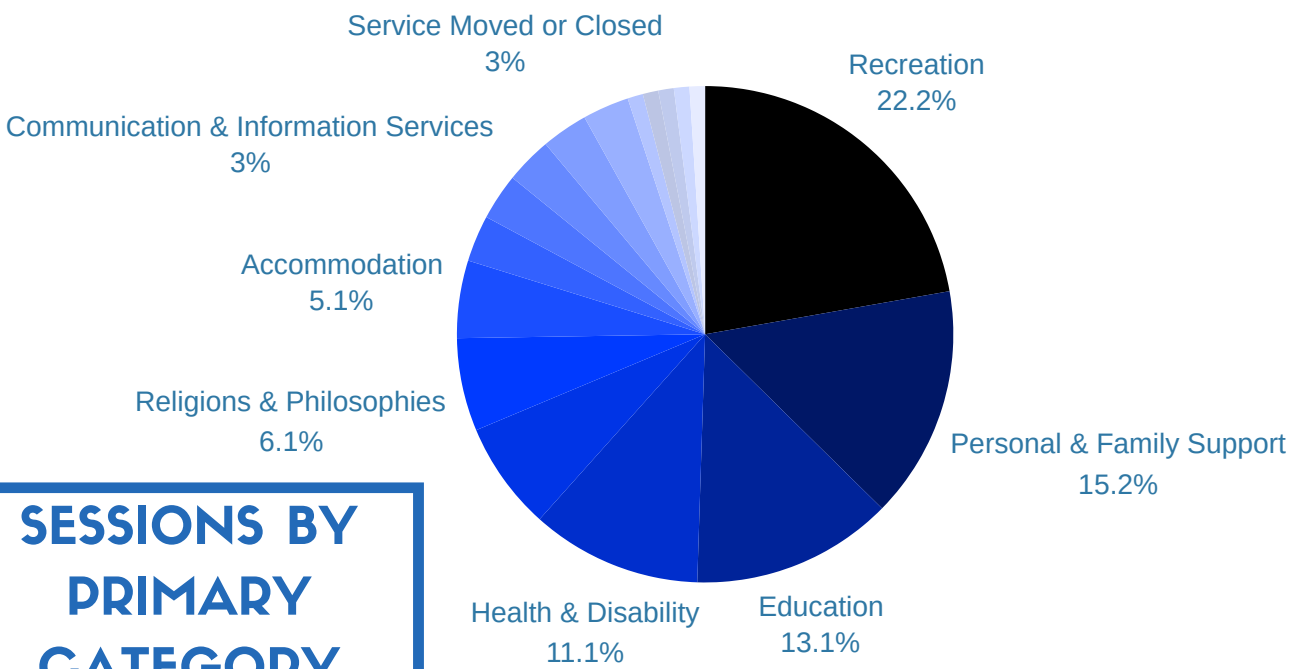

SESSIONS BY PRIMARY CATEGORY