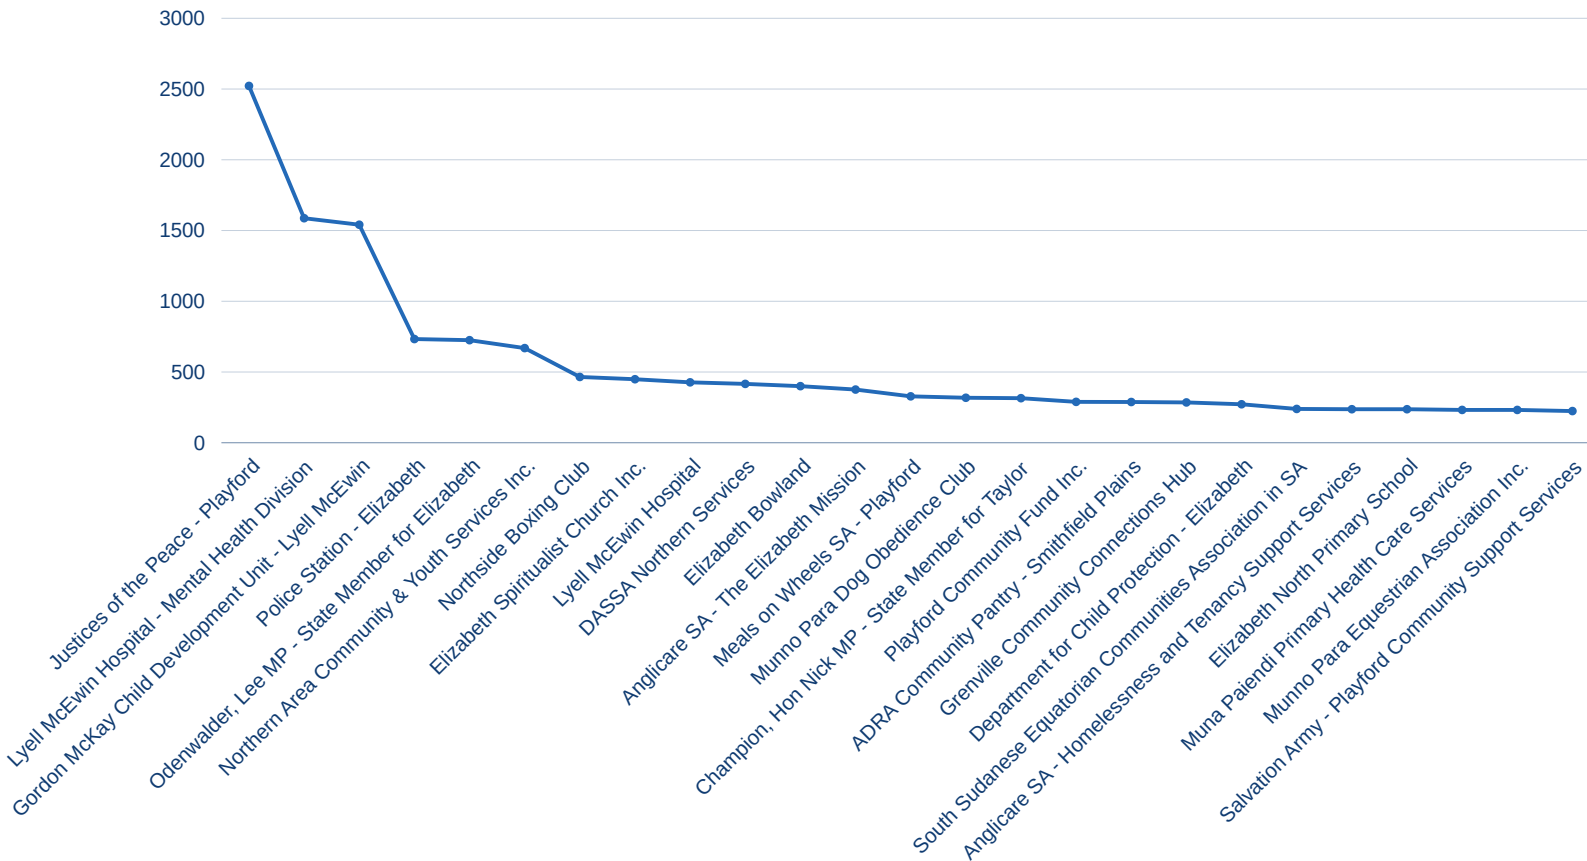

# PLAYFORD COUNCIL

## WHAT ARE OUR COMMUNITY NEEDS?

122844 SESSIONS      1 JULY 2022 - 30 JUNE 2023

### LANDING PAGES: